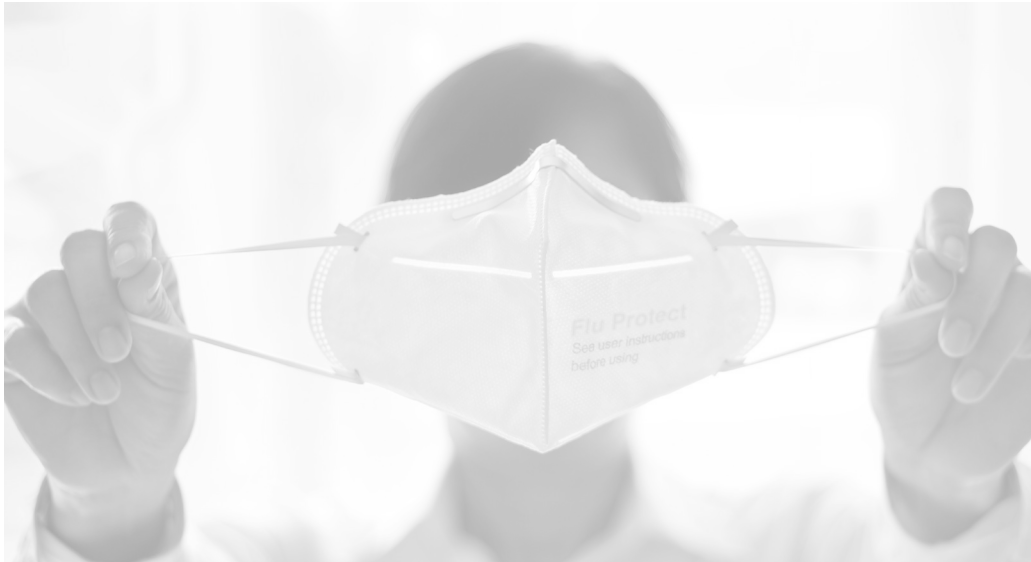

# Be covered when it matters most

**Emergencies** such as power outages, equipment failure, or changes in food sanitation protocols can put a significant strain on any foodservice operation. Prepare for the unexpected with our new 9" disposable clear dome and high-heat disposable plates.

**A46H | BEST-SELLING!**  
9" high-heat disposable plate

**A46HDV | NEW**  
9" high-heat disposable divided plate

**ADL46 | CLEAR**  
9" disposable dome

Dome designed exclusively for Aladdin 9" plates.

**Aladdin Temp-Rite**  
better by degrees

# Versatile • Sanitary • Stylish • Disposable

Our versatile new 9" high-heat disposable plates and 9" disposable clear dome combine to provide an hardworking, multi-application serving solution that keeps you covered!

## FEATURES

- Shatter-proof and safe for patients in all areas.
- Non-absorbent and puncture-resistant.
- ADL46 dome fits Aladdin 9" plates and induction bases.
- Meets emergency preparedness requirements.
- Sanitary, labor-saving disposable products.
- White color provides an elegant meal presentation.
- Made in the USA